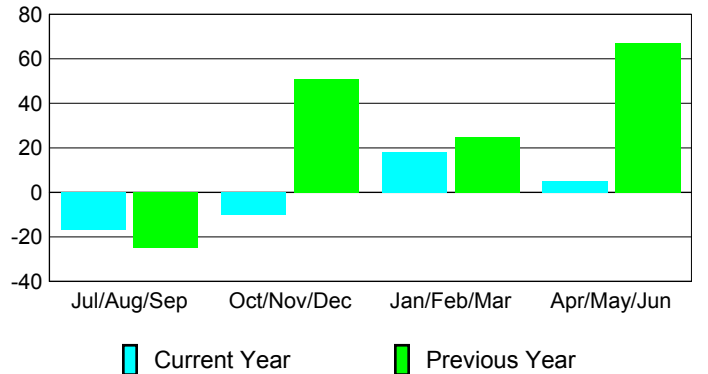

Goal, New, Dropped, Gain/Loss

Comparison of Club Gain/Loss

Current Year Compared to the Previous Year

YTD Status Quo Clubs 2009-2010

Status Quo Clubs Compared to Status Quo Members

MEMBERSHIP

Membership Results 2009-2010	Membership 2008-2009
---	---------------------------------

Month	Net Memb Goal	Actual New Memb	Actual Dropped Memb	Gain/Loss of Memb	Gain/Loss of Memb
Jul/Aug/Sep		52	-69	-17	-25
Oct/Nov/Dec		42	-52	-10	51
Jan/Feb/Mar		24	-6	18	25
Apr/May/June		57	-52	5	67
Totals		175	-179	-4	118

Membership Results 2009-2010

Goal, New, Dropped, Gain/Loss

Comparison of Membership Gain/Loss

Current Year Compared to the Previous Year

Gender Comparison 2009-2010