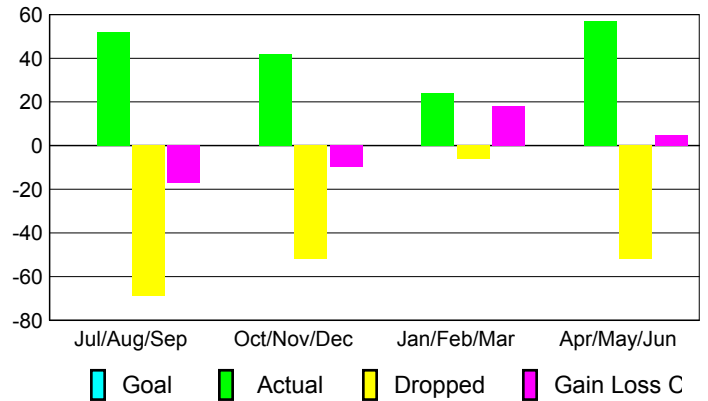

Membership Results 2009-2010

Goal, New, Dropped, Gain/Loss