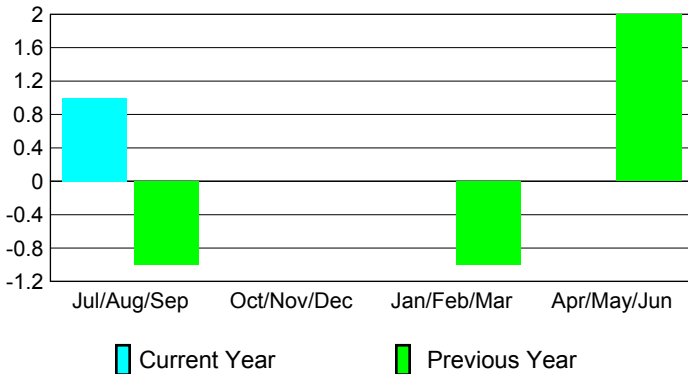

Month	New Club Goal	Actual New Clubs	Actual Dropped Clubs	Gain/Loss of Clubs	Gain/Loss of Clubs
Jul/Aug/Sep		1	0	1	-1
Oct/Nov/Dec		0	0	0	0
Jan/Feb/Mar		0	0	0	-1
Apr/May/June		0	0	0	2
Totals		1	0	1	0

Club Results 2009-2010

Goal, New, Dropped, Gain/Loss

Comparison of Club Gain/Loss

Current Year Compared to the Previous Year

YTD Status Quo Clubs 2009-2010

Status Quo Clubs Compared to Status Quo Members

MEMBERSHIP

Membership Results 2009-2010	Membership 2008-2009
---	---------------------------------